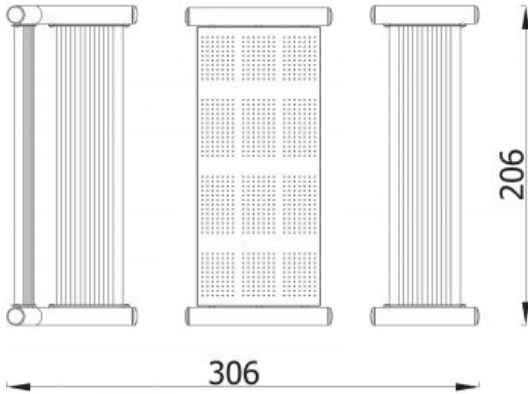

## Picnic set MK-ZY

<b>Produktlinie</b>	Action Park Furniture Solitair
<b>Altersgruppe</b>	0 - 99
<b>Geräte-Abmessungen</b>	206cm x 300cm x 86cm
<b>Sicherheitsbereich</b>	0cm x 0cm
<b>Flächenbedarf</b>	0m <sup>2</sup>
<b>Freie Fallhöhe</b>	0cm

**Material** "The structure is made of round steel pipes 114.3; 60.3 and 32 mm. All fittings and connectors are weather and UV resistant. Steel elements are protected against corrosion by zinc layer and powder paint coating. "